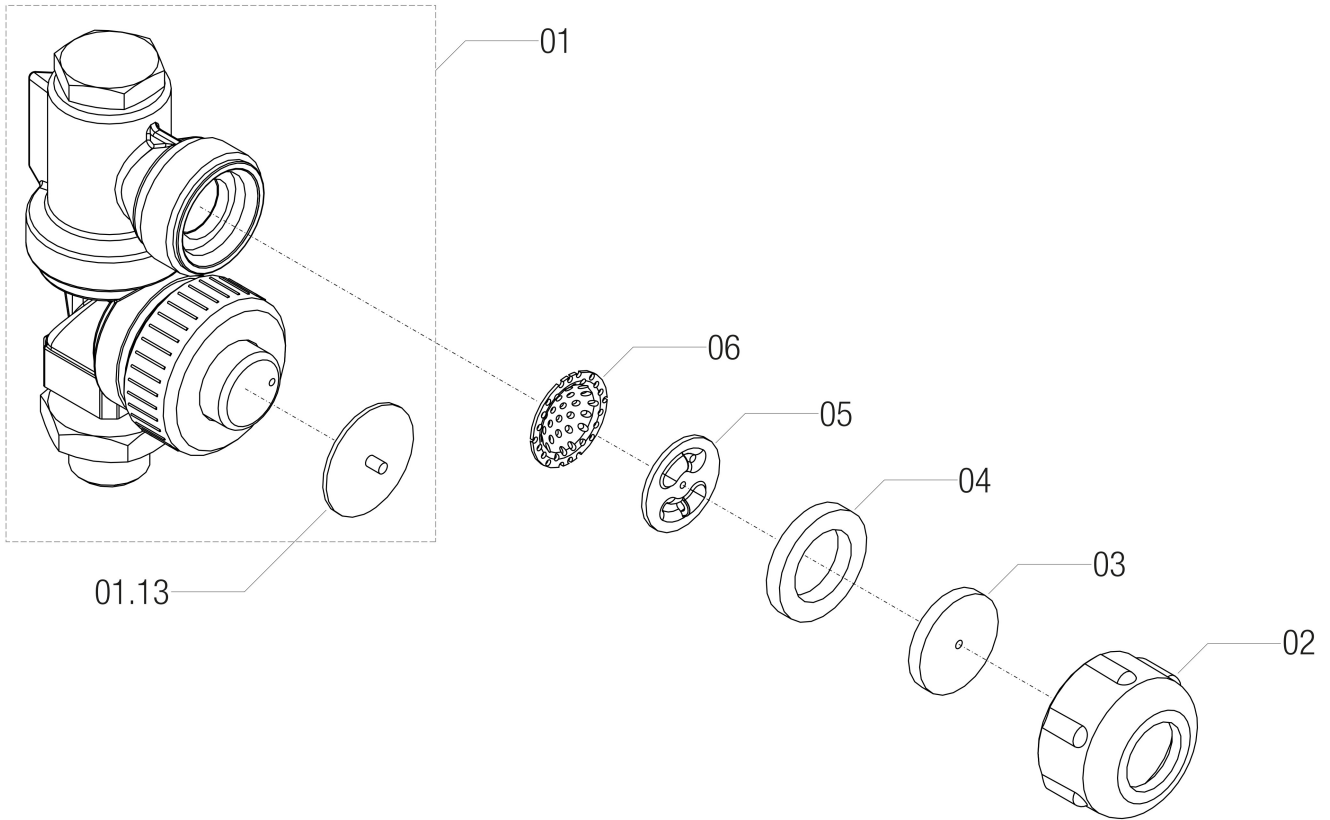

CODE

0043420

SINGLE BRASS NOZZLE HOLDER 1/4" M

NOZZLE HOLDER FOR ORCHARD SPRAYERS
Orchard sprayer 1 head nozzle with diaphragm valve

NOZZLE HOLDER FOR ORCHARD SPRAYERS

SPARE PARTS

| REFERENCE | CODE | DESCRIPTION |
|-----------|------------|-------------------------------------|
| 01 | 004342.910 | SINGLE BRASS N.HOLDER 1/4M CHECK V. |
| 01.13 | 005880.036 | HIGH PRESSURE ANTIDRIP DIAPHRAGM |
| 02 | 004332.030 | NUT FOR BRASS NOZZLE HOLDER |
| 03 | 00HP18015 | CERAM.PLATE D.1,5 |

| REFERENCE | CODE | DESCRIPTION |
|-----------|-----------|-----------------------------------|
| 04 | 00HP18100 | FLAT GASKET 13X20X3 EPDM |
| 05 | 00HP18212 | INOX CONVEYOR D.1,2 DOUBLE NOZZLE |
| 06 | 00HP18300 | DOUBLE NOZZLE HOLDER INOX FILTER |