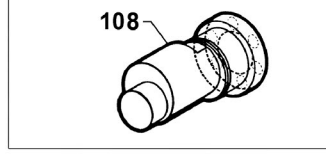

Varianti / Version
Albero NON Passante - 6 Fori
6 Holes - NON Throughshaft