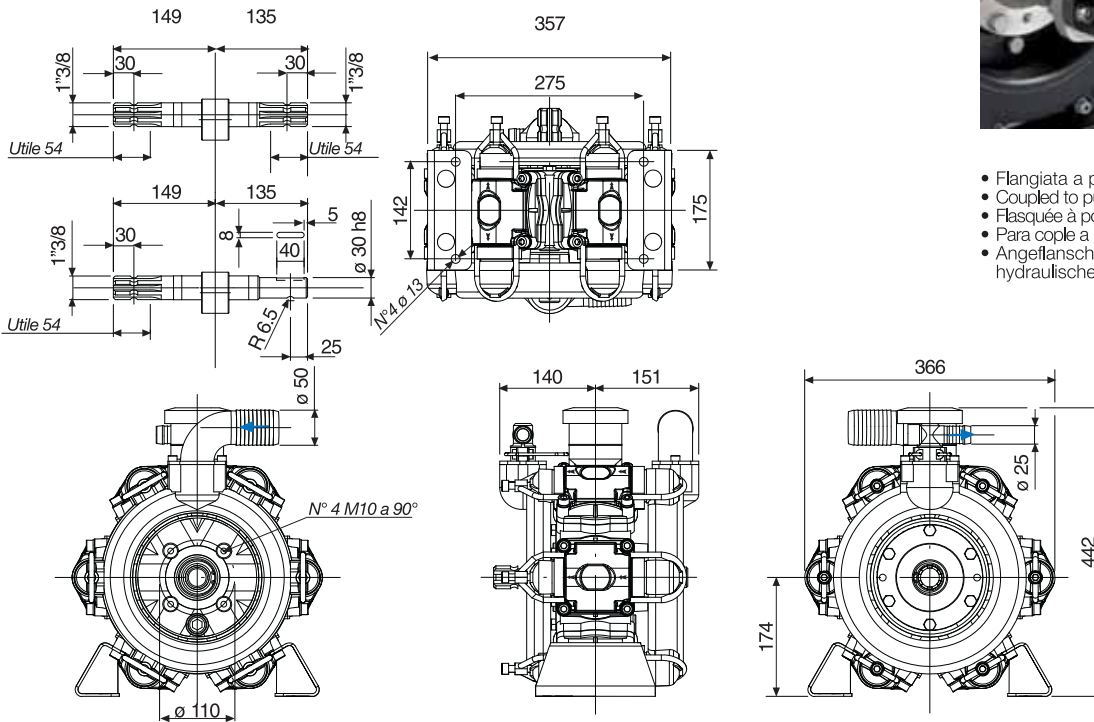

- Flangiata a pompa e motore idraulico
- Coupled to pump and hydraulic motor
- Hasquée à pompe et moteur hydraulique
- Para cople a bomba y motor hidráulico
- Angeflanscht an pumpe und hydraulisches Motor