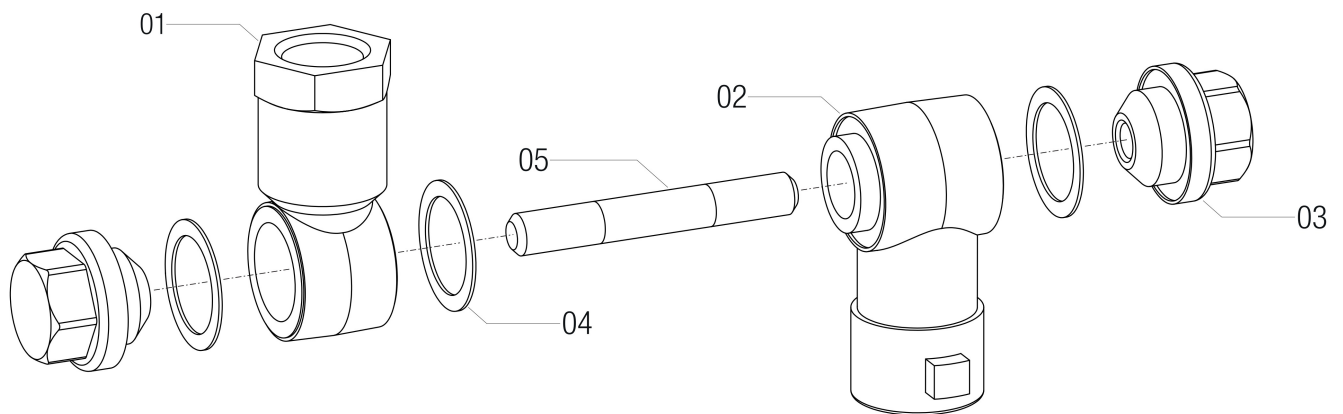

CODE

404072

SINGLE SWIVEL NOZZLE HOLDER 1/4"F

NOZZLE HOLDERS ECO*Swivel nozzle holder with quick coupling (cap not included)*

SPARE PARTS

REFERENCE	CODE	DESCRIPTION	REFERENCE	CODE	DESCRIPTION
01	404070.010	NOZZLE HOLDER COUPLING 1/4\"F.	04	404000.040	NOZZLE HOLDER GASKET
02	404082.020	NOZZLE HOLDER FOR SWIVEL NOZZLE	05	404000.050	NOZZLE HOLDER STUD
03	404000.030	NOZZLE HOLDER SIDE COVER			