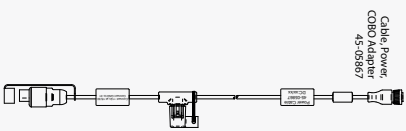

BRACKET & MOUNTING

65-05241

Kit, Ram Mount w/ Suction Cup .....

AAB

65-05179

AAB

60-10081

Velcro Strips .....

AAB